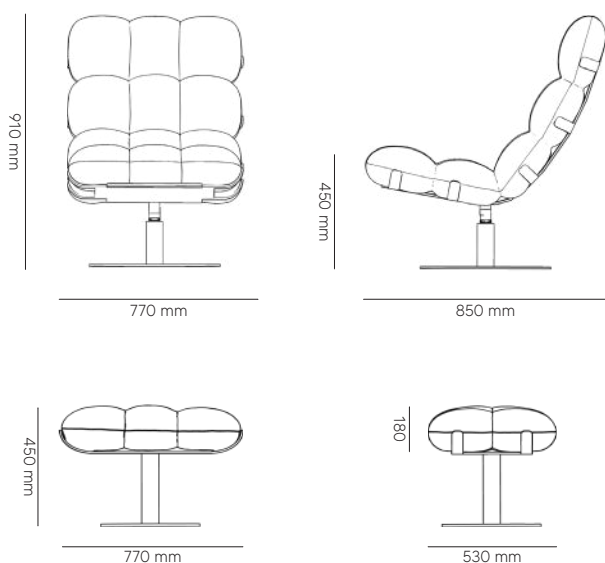

FOOTREST METRICS (dimensions / weight)

- HEIGHT: 450 mm
- WIDTH: 770 mm
- DEPTH: 530 mm
- WEIGHT: 8 kg

STRUCTURE

Aluminium

FABRICS

HIGH-RESILIENCE
FOAM, HAND-SHAPED
AND SCULPTED

94% recycled polyester + 6% recycled cotton
Width: 140 cm
Weight: 976 g/m
Martindale: 100,000 rubs - Pilling: 5
Light fastness: > 5
Assets and certifications:
FR BS 5852 source 0+1 (optional)
100% recycled fabric

VOLUME

1.0 m

PRICE

5 583.00 € HT