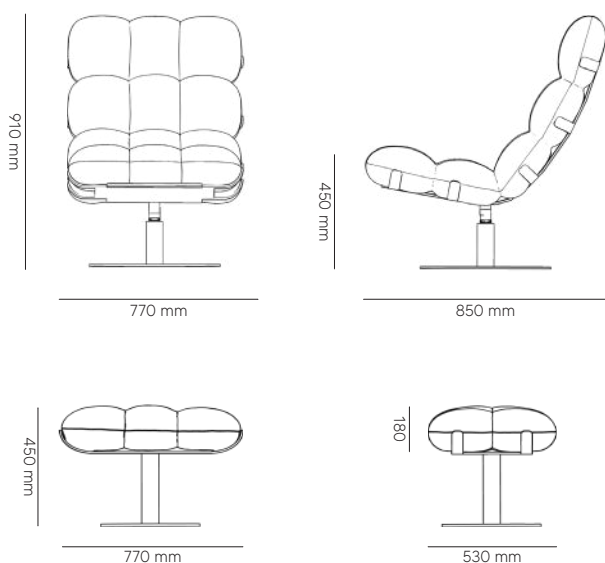

FOOTREST METRICS

(dimensions / weight)

- HEIGHT: 450 mm
- WIDTH: 770 mm
- DEPTH: 530 mm
- WEIGHT: 8 kg

STRUCTURE

Aluminium

FABRICS

QUICK-DRY FOAM ®

Composition:
64.7% acrylic, 33.6% polyester & 1.7% Lycra
Weave: Bouclé knit
Weight: 732 g/m
Roll length: 27 m

VOLUME

1.0 m

PRICE

5 583.00 € HT

FULLY CUSTOMIZABLE MODEL

Our selection of fabrics:

PERLE

SAND

SPA

GRAVEL

GRANIT

MUSHROOM

SPEEDSTER

OPTIONAL CUSTOMER FABRICS*

Our selection of powder-coated finishes:

ARGENTO 3603

ROUGE/BORDEAUX

MARRONE 3609

ARGENTO 3601

BIANCO 3601

ROSSO 3603

AZZARRO 3603

OLIVE BRUN 6022

CHAMPAGNE 3602

CHAMPAGNE 3601

AZZARRO 3601

BLEU OUTREMER

MARRONE 3605

DEORE 3604

AZZARRO 3602

MICA 3601

MARRONE 3608

HIGHLAND 3601

BIANCO 3602

Discover all our powder-coated in our catalogue or on our website:
<https://sollen-design.com/fr/personnalisation-metal/>
or on tiger website: <https://www.tiger-coatings.com/fr-fr/shop/>