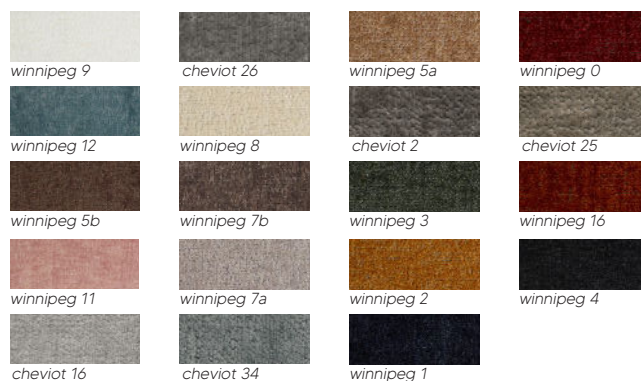

FULLY CUSTOMIZABLE MODEL

Our selection of fabrics:

OPTIONAL CUSTOMER FABRICS*
Discover all our fabrics in our catalogue or on our website:
<https://sollen-design.com/fr/personnalisation-tissu-indoor/>