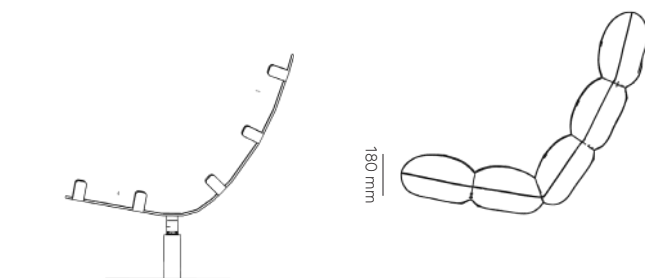

ZEPHYR - INDOOR Armchair

STRUCTURE Aluminium

FABRICS

HIGH-RESILIENCE
FOAM, HAND-SHAPED
AND SCULPTED

94% recycled polyester + 6% recycled cotton
Width: 140 cm
Weight: 976 g/m
Martindale: 100,000 rubs - Pilling: 5
Light fastness: > 5
Assets and certifications:
FR BS 5852 source 0+1 (optional)
100% recycled fabric

METRICS
(dimensions / weight)

- HEIGHT: 910 mm
- WIDTH: 770 mm
- DEPTH: 850 mm
- WEIGHT: 22 kg

Our selection of powder-coated finishes:

Discover all our powder-coated in our catalogue or on our website:
<https://sollen-design.com/fr/personnalisation-metal/>
or on tiger website: <https://www.tiger-coatings.com/fr-fr/shop/>

* Subject to technical approval by the brand.

ZEPHYR - OUTDOOR Armchair

METRICS (dimensions / weight)

- HEIGHT: 910 mm
- WIDTH: 770 mm
- DEPTH: 850 mm
- WEIGHT: 22 kg

STRUCTURE

Aluminium

FABRICS

QUICK-DRY FOAM®

Composition:
64.7% acrylic, 33.6% polyester & 1.7%
Lycra
Weave: Bouclé knit
Weight: 732 g/m
Roll length: 27 m

VOLUME

0.9 m

PRICE

4 083.33 € HT

FULLY CUSTOMIZABLE MODEL

Our selection of fabrics:

PERLE