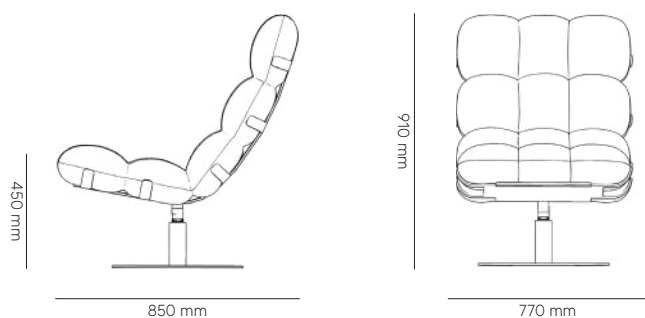

ZEPHYR - INDOOR Armchair

STRUCTURE Aluminium

FABRICS

HIGH-RESILIENCE
FOAM, HAND-SHAPED
AND SCULPTED

94% recycled polyester + 6% recycled cotton
Width: 140 cm
Weight: 976 g/m
Martindale: 100,000 rubs - Pilling: 5
Light fastness: > 5
Assets and certifications:
FR BS 5852 source 0+1 (optional)
100% recycled fabric

VOLUME 0.9 m

PRICE 4 083.33 € HT

FULLY CUSTOMIZABLE MODEL

Our selection of fabrics:

OPTIONAL CUSTOMER FABRICS*
Discover all our fabrics in our catalogue or on our website:
<https://sollen-design.com/fr/personnalisation-tissu-indoor/>

METRICS
(dimensions / weight)

- HEIGHT: 910 mm
- WIDTH: 770 mm
- DEPTH: 850 mm
- WEIGHT: 22 kg

Our selection of powder-coated finishes:

Discover all our powder-coated in our catalogue or on our website:
<https://sollen-design.com/fr/personnalisation-metal/>
or on tiger website: <https://www.tiger-coatings.com/fr-fr/shop/>

* Subject to technical approval by the brand.

ZEPHYR - OUTDOOR Armchair

METRICS (dimensions / weight)

- HEIGHT: 910 mm
- WIDTH: 770 mm
- DEPTH: 850 mm
- WEIGHT: 22 kg

STRUCTURE

Aluminium

FABRICS

QUICK-DRY FOAM®