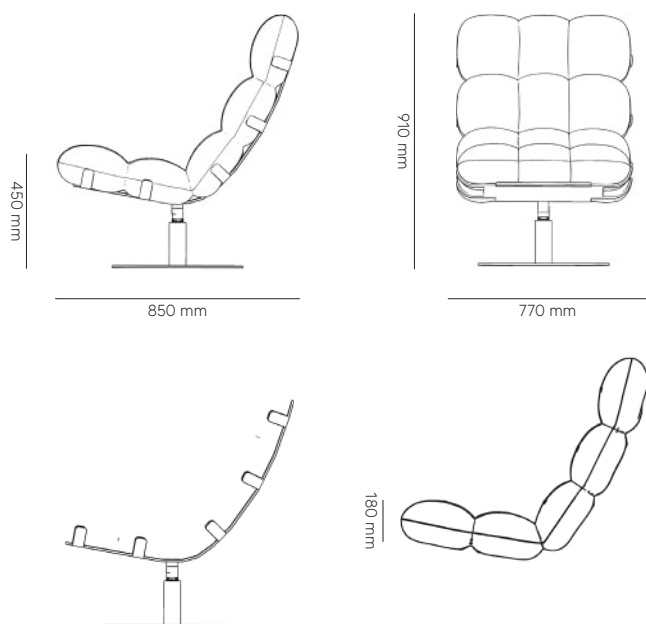

METRICS (dimensions / weight)

- HEIGHT: 910 mm
- WIDTH: 770 mm
- DEPTH: 850 mm
- WEIGHT: 22 kg

STRUCTURE

Aluminium

FABRICS

QUICK-DRY FOAM®

Composition:
64.7% acrylic, 33.6% polyester & 1.7%
Lycra
Weave: Bouclé knit
Weight: 732 g/m
Roll length: 27 m

VOLUME

0.9 m

PRICE

4 083.33 € HT

FULLY CUSTOMIZABLE MODEL

Our selection of fabrics:

PERLE

SAND

SPA

GRAVEL

GRANIT

MUSHROOM

SPEEDSTER

OPTIONAL CUSTOMER FABRICS*

Our selection of powder-coated finishes:

ARGENTO 3603

ROUGE/BORDEAUX

MARRONE 3609

ARGENTO 3601

BIANCO 3601

ROSSO 3603

AZZARRO 3603

OLIVE BRUN 6022

CHAMPAGNE 3602

CHAMPAGNE 3601

AZZARRO 3601

BLEU OUTREMER

MARRONE 3605

DEORE 3604

AZZARRO 3602

MICA 3601

MARRONE 3608

HIGHLAND 3601

BIANCO 3602

Discover all our powder-coated in our catalogue or on our website:
<https://sollen-design.com/fr/personnalisation-metal/>
or on tiger website: <https://www.tiger-coatings.com/fr-fr/shop/>