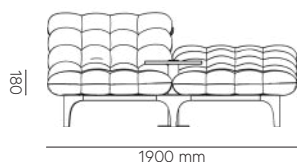

METRICS (dimensions / weight)

- HEIGHT: 360 mm
- WIDTH: 2200 mm
- DEPTH: 1900 mm
- WEIGHT: 98 kg

STRUCTURE

Aluminium

FABRICS

QUICK-DRY FOAM®

Composition:
64.7% acrylic, 33.6% polyester & 1.7%
Lycra
Weave: Bouclé knit
Weight: 732 g/m
Roll length: 27 m

VOLUME

2.2 m

PRICE

9 500,00 € HT

FULLY CUSTOMIZABLE MODEL

Our selection of fabrics:

PERLE

SAND

SPA

GRAVEL

GRANIT

MUSHROOM

SPEEDSTER

OPTIONAL CUSTOMER FABRICS*

Our selection of powder-coated finishes:

ARGENTO 3603

ROUGE/BORDEAUX

MARRONE 3609

ARGENTO 3601

BIANCO 3601

ROSSO 3603

AZZARRO 3603

OLIVE BRUN 6022

CHAMPAGNE 3602

CHAMPAGNE 3601

AZZARRO 3601

BLEU OUTREMER

MARRONE 3605

DEORE 3604

AZZARRO 3602

MICA 3601

MARRONE 3608

HIGHLAND 3601

BIANCO 3602

Discover all our powder-coated in our catalogue or on our website:
<https://sollen-design.com/fr/personnalisation-metal/>
or on tiger website: <https://www.tiger-coatings.com/fr-fr/shop/>