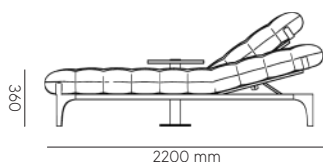

METRICS (dimensions / weight)

- HEIGHT: 360 mm
- WIDTH: 2200 mm
- DEPTH: 1900 mm
- WEIGHT: 98 kg

STRUCTURE

Aluminium

FABRICS

QUICK-DRY FOAM®

Composition:
64.7% acrylic, 33.6% polyester & 1.7%
Lycra
Weave: Bouclé knit
Weight: 732 g/m
Roll length: 27 m

VOLUME

2.2 m

PRICE

9 500,00 € HT

FULLY CUSTOMIZABLE MODEL

Our selection of fabrics:

PERLE

SAND

SPA

GRAVEL

GRANIT

MUSHROOM

SPEEDSTER

OPTIONAL CUSTOMER FABRICS*

Our selection of powder-coated finishes:

ARGENTO 3603

ROUGE/BORDEAUX

MARRONE 3609

ARGENTO 3601

BIANCO 3601

ROSSO 3603

AZZARRO 3603

OLIVE BRUN 6022

CHAMPAGNE 3602

CHAMPAGNE 3601

AZZARRO 3601

BLEU OUTREMER

MARRONE 3605

DEORE 3604

AZZARRO 3602

MICA 3601

MARRONE 3608

HIGHLAND 3601

BIANCO 3602

Discover all our powder-coated in our catalogue or on our website:
<https://sollen-design.com/fr/personnalisation-metal/>
or on tiger website: <https://www.tiger-coatings.com/fr-fr/shop/>