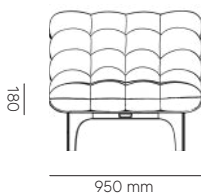

METRICS (dimensions / weight)

- HEIGHT: 360 mm
- WIDTH: 2200 mm
- DEPTH: 950 mm
- WEIGHT: 50 kg

STRUCTURE

Aluminium

FABRICS

QUICK-DRY FOAM ®

Composition:
64.7% acrylic, 33.6% polyester & 1.7%
Lycra
Weave: Bouclé knit
Weight: 732 g/m
Roll length: 27 m

VOLUME

2.2 m

PRICE

4 700,00 € HT

FULLY CUSTOMIZABLE MODEL

Our selection of fabrics:

PERLE

SAND

SPA

GRAVEL

GRANIT

MUSHROOM

SPEEDSTER

OPTIONAL CUSTOMER FABRICS*

Our selection of powder-coated finishes:

ARGENTO 3603

ROUGE/BORDEAUX

MARRONE 3609

ARGENTO 3601

BIANCO 3601

ROSSO 3603

AZZARRO 3603

OLIVE BRUN 6022

CHAMPAGNE 3602

CHAMPAGNE 3601

AZZARRO 3601

BLEU OUTREMER

MARRONE 3605

DEORE 3604

AZZARRO 3602

MICA 3601

MARRONE 3608

HIGHLAND 3601

BIANCO 3602

Discover all our powder-coated in our catalogue or on our website:
<https://sollen-design.com/fr/personnalisation-metal/>
or on tiger website: <https://www.tiger-coatings.com/fr-fr/shop/>