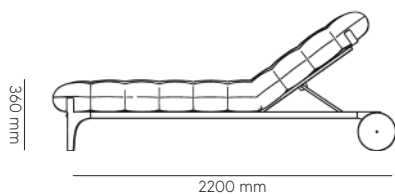

METRICS (dimensions / weight)

- HEIGHT: 360 mm
- WIDTH: 2200 mm
- DEPTH: 950 mm
- WEIGHT: 50 kg

STRUCTURE

Aluminium

FABRICS

QUICK-DRY FOAM ®

Composition:
64.7% acrylic, 33.6% polyester & 1.7%
Lycra
Weave: Bouclé knit
Weight: 732 g/m
Roll length: 27 m

VOLUME

2.2 m

PRICE

4 700,00 € HT

FULLY CUSTOMIZABLE MODEL

Our selection of fabrics:

PERLE

SAND

SPA

GRAVEL

GRANIT

MUSHROOM

SPEEDSTER

OPTIONAL CUSTOMER FABRICS*

Our selection of powder-coated finishes:

ARGENTO 3603

ROUGE/BORDEAUX

MARRONE 3609

ARGENTO 3601

BIANCO 3601

ROSSO 3603

AZZARRO 3603

OLIVE BRUN 6022

CHAMPAGNE 3602

CHAMPAGNE 3601

AZZARRO 3601

BLEU OUTREMER

MARRONE 3605

DEORE 3604

AZZARRO 3602

MICA 3601

MARRONE 3608

HIGHLAND 3601

BIANCO 3602

Discover all our powder-coated in our catalogue or on our website:
<https://sollen-design.com/fr/personnalisation-metal/>
or on tiger website: <https://www.tiger-coatings.com/fr-fr/shop/>