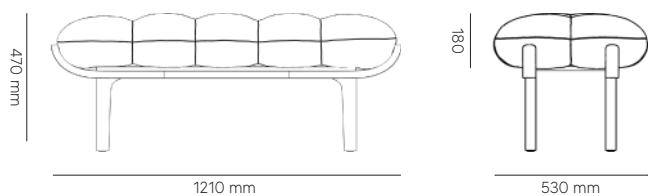

SELENE - INDOOR Bench

STRUCTURE Aluminium

FABRICS

HIGH-RESILIENCE
FOAM, HAND-SHAPED
AND SCULPTED

94% recycled polyester + 6% recycled cotton
Width: 140 cm
Weight: 976 g/m
Martindale: 100,000 rubs - Pilling: 5
Light fastness: > 5
Assets and certifications:
FR BS 5852 source 0+1 (optional)
100% recycled fabric

VOLUME 1.2 m

PRICE 1 625,00 € HT

FULLY CUSTOMIZABLE MODEL

Our selection of fabrics:

OPTIONAL CUSTOMER FABRICS*

METRICS (dimensions / weight)

- HEIGHT: 470 mm
- WIDTH: 1210 mm
- DEPTH: 530 mm
- WEIGHT: 10 kg

Our selection of powder-coated finishes:

* Subject to technical approval by the brand.

Discover all our powder-coated in our catalogue or on our website:
<https://sollen-design.com/fr/personnalisation-metal/>
or on tiger website: <https://www.tiger-coatings.com/fr-fr/shop/>