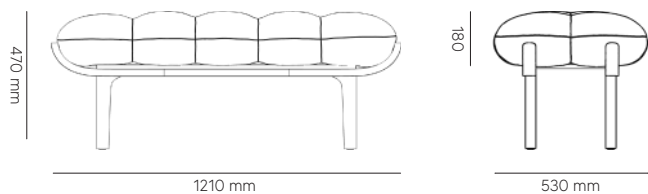

METRICS (dimensions / weight)

- HEIGHT: 470 mm
- WIDTH: 1210 mm
- DEPTH: 530 mm
- WEIGHT: 10 kg

STRUCTURE

Aluminium

FABRICS

QUICK-DRY FOAM®

Composition:
64.7% acrylic, 33.6% polyester & 1.7% Lycra
Weave: Bouclé knit
Weight: 732 g/m
Roll length: 27 m

VOLUME

1.2 m

PRICE

1 625,00 € HT

FULLY CUSTOMIZABLE MODEL

Our selection of fabrics:

PERLE

SAND

SPA

GRAVEL

GRANIT

MUSHROOM

SPEEDSTER

OPTIONAL CUSTOMER FABRICS*

Our selection of powder-coated finishes:

ARGENTO 3603

ROUGE/BORDEAUX

MARRONE 3609

ARGENTO 3601

BIANCO 3601

ROSSO 3603

AZZARRO 3603

OLIVE BRUN 6022

CHAMPAGNE 3602

CHAMPAGNE 3601

AZZARRO 3601

BLEU OUTREMER

MARRONE 3605

DEORE 3604

AZZARRO 3602

MICA 3601

MARRONE 3608

HIGHLAND 3601

BIANCO 3602

Discover all our powder-coated in our catalogue or on our website:
<https://sollen-design.com/fr/personnalisation-metal/>
or on tiger website: <https://www.tiger-coatings.com/fr-fr/shop/>