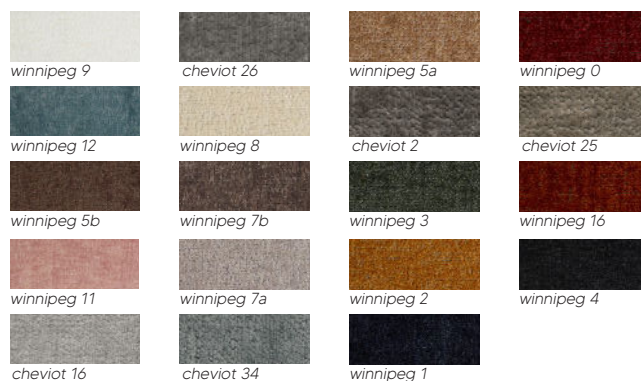

FULLY CUSTOMIZABLE MODEL

Our selection of fabrics:

OPTIONAL CUSTOMER FABRICS*

METRICS (dimensions / weight)

- HEIGHT: 470 mm
- WIDTH: 1210 mm
- DEPTH: 530 mm
- WEIGHT: 10 kg