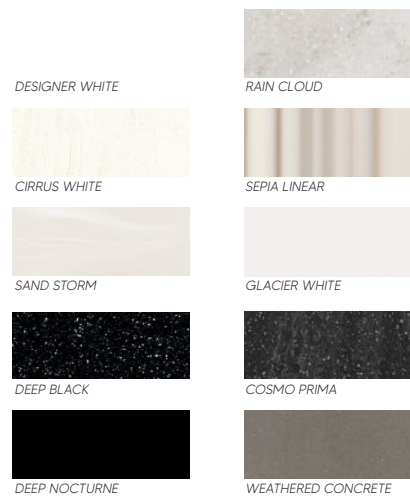

FULLY CUSTOMIZABLE MODEL

Our selection: