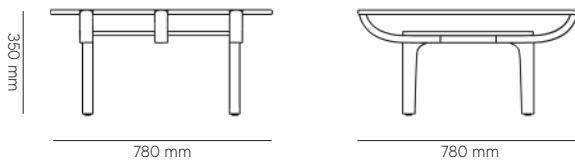

VOLUME

TAILLE 1: 0.7 m
TAILLE 2: 1.2 m

PRICE

TAILLE 1: 1 117,00 € HT
TAILLE 2: 1 875,00 € HT

METRICS TAILLE 1

(dimensions / weight)

- HEIGHT: 350 mm
- WIDTH: 780 mm
- DEPTH: 780 mm
- WEIGHT: 8 kg

METRICS TAILLE 2

(dimensions / weight)

- HEIGHT: 350 mm
- WIDTH: 900 mm
- DEPTH: 1210 mm
- WEIGHT: 11 kg

FULLY CUSTOMIZABLE MODEL

Our selection:

Our wood variants: