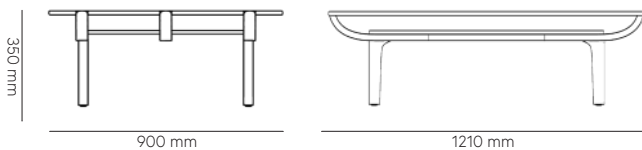

VOLUME

TAILLE 1: 0.7 m
TAILLE 2: 1.2 m

PRICE

TAILLE 1: 1 117,00 € HT
TAILLE 2: 1 875,00 € HT

METRICS TAILLE 1

(dimensions / weight)

- HEIGHT: 350 mm
- WIDTH: 780 mm
- DEPTH: 780 mm
- WEIGHT: 8 kg

METRICS TAILLE 2

(dimensions / weight)

- HEIGHT: 350 mm
- WIDTH: 900 mm
- DEPTH: 1210 mm
- WEIGHT: 11 kg

FULLY CUSTOMIZABLE MODEL

Our selection:

Our wood variants: