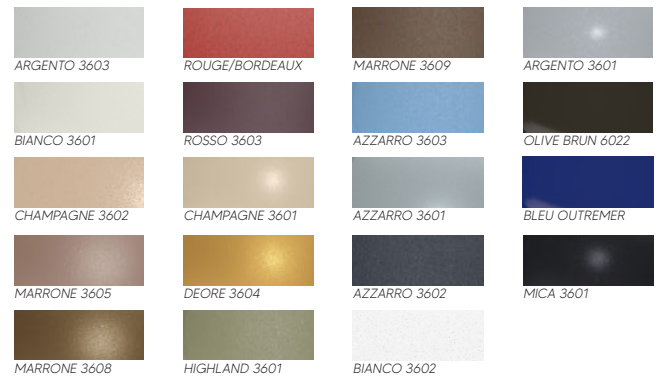

NEPHELE - OUTDOOR Sunbed

STRUCTURE Aluminium

VOLUME 0.5 m

PRICE 750,00 € HT

FULLY CUSTOMIZABLE MODEL

Our selection of powder-coated finishes:

METRICS (dimensions / weight)

- HEIGHT: 500 mm
- WIDTH: 400 mm
- DEPTH: 450 mm
- WEIGHT: 12 kg