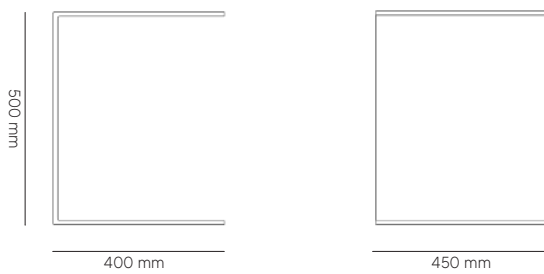

NEPHELE - OUTDOOR Sunbed

STRUCTURE Aluminium

VOLUME 0.5 m

PRICE 750,00 € HT

FULLY CUSTOMIZABLE MODEL

Our selection of powder-coated finishes:

METRICS (dimensions / weight)

- HEIGHT: 500 mm
- WIDTH: 400 mm
- DEPTH: 450 mm
- WEIGHT: 12 kg