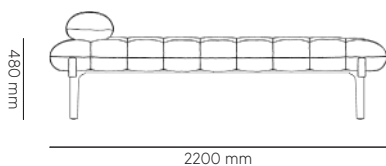

METRICS

(dimensions / weight)

- HEIGHT: 480 mm
- WIDTH: 2200 mm
- DEPTH: 950 mm
- WEIGHT: 50 kg

STRUCTURE

Aluminium

FABRICS

QUICK-DRY FOAM ®

Composition:
64.7% acrylic, 33.6% polyester & 1.7% Lycra
Weave: Bouclé knit
Weight: 732 g/m
Roll length: 27 m

VOLUME

2.2 m

PRICE

4 500,00 € HT

FULLY CUSTOMIZABLE MODEL

Our selection of fabrics:

PERLE

SAND

SPA

GRAVEL

GRANIT

MUSHROOM

SPEEDSTER

OPTIONAL CUSTOMER FABRICS*

Our selection of powder-coated finishes:

ARGENTO 3603

ROUGE/BORDEAUX

MARRONE 3609

ARGENTO 3601

BIANCO 3601

ROSSO 3603

AZZARRO 3603

OLIVE BRUN 6022

CHAMPAGNE 3602

CHAMPAGNE 3601

AZZARRO 3601

BLEU OUTREMER

MARRONE 3605

DEORE 3604

AZZARRO 3602

MICA 3601

MARRONE 3608

HIGHLAND 3601

BIANCO 3602

Discover all our powder-coated in our catalogue or on our website:
<https://sollen-design.com/fr/personnalisation-metal/>
or on tiger website: <https://www.tiger-coatings.com/fr-fr/shop/>