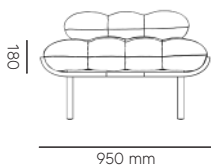

METRICS

(dimensions / weight)

- HEIGHT: 480 mm
- WIDTH: 2200 mm
- DEPTH: 950 mm
- WEIGHT: 50 kg

STRUCTURE

Aluminium

FABRICS

HIGH-RESILIENCE
FOAM, HAND-SHAPED
AND SCULPTED

94% recycled polyester + 6% recycled cotton
Width: 140 cm
Weight: 976 g/m
Martindale: 100,000 rubs - Pilling: 5
Light fastness: > 5
Assets and certifications:
FR BS 5852 source 0+1 (optional)
100% recycled fabric

VOLUME

2.2 m

PRICE

4 500,00 € HT