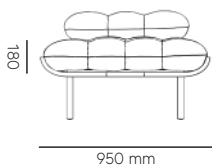

METRICS

(dimensions / weight)

- HEIGHT: 480 mm
- WIDTH: 2200 mm
- DEPTH: 950 mm
- WEIGHT: 50 kg

STRUCTURE

Aluminium

FABRICS

QUICK-DRY FOAM ®

Composition:
64.7% acrylic, 33.6% polyester & 1.7% Lycra
Weave: Bouclé knit
Weight: 732 g/m
Roll length: 27 m

VOLUME

2.2 m

PRICE

4 500,00 € HT

FULLY CUSTOMIZABLE MODEL

Our selection of fabrics:

PERLE

SAND

SPA

GRAVEL

GRANIT

MUSHROOM

SPEEDSTER

OPTIONAL CUSTOMER FABRICS*

Our selection of powder-coated finishes:

ARGENTO 3603

ROUGE/BORDEAUX

MARRONE 3609

ARGENTO 3601

BIANCO 3601

ROSSO 3603

AZZARRO 3603

OLIVE BRUN 6022

CHAMPAGNE 3602

CHAMPAGNE 3601

AZZARRO 3601

BLEU OUTREMER

MARRONE 3605

DEORE 3604

AZZARRO 3602

MICA 3601

MARRONE 3608

HIGHLAND 3601

BIANCO 3602

Discover all our powder-coated in our catalogue or on our website:
<https://sollen-design.com/fr/personnalisation-metal/>
or on tiger website: <https://www.tiger-coatings.com/fr-fr/shop/>