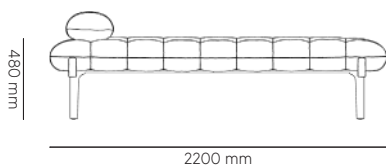

METRICS

(dimensions / weight)

- HEIGHT: 480 mm
- WIDTH: 2200 mm
- DEPTH: 950 mm
- WEIGHT: 50 kg

STRUCTURE

Aluminium

FABRICS

HIGH-RESILIENCE
FOAM, HAND-SHAPED
AND SCULPTED

94% recycled polyester + 6% recycled cotton
Width: 140 cm
Weight: 976 g/m
Martindale: 100,000 rubs - Pilling: 5
Light fastness: > 5
Assets and certifications:
FR BS 5852 source 0+1 (optional)
100% recycled fabric

VOLUME

2.2 m

PRICE

4 500,00 € HT