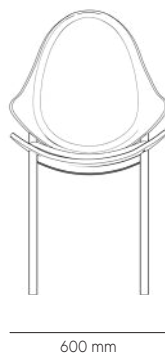

### METRICS (dimensions)

- HEIGHT: 1000 mm
- WIDTH: 600 mm
- DEPTH: 567 mm

### VOLUME

1.0 m