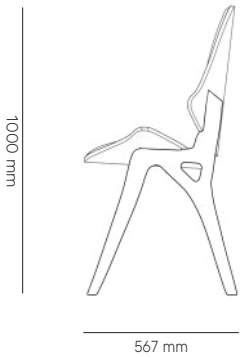

### METRICS (dimensions)

- HEIGHT: 1000 mm
- WIDTH: 600 mm
- DEPTH: 567 mm

### VOLUME

1.0 m