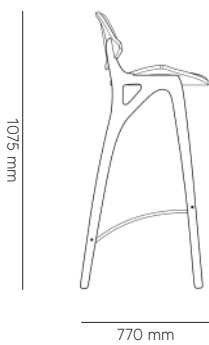

METRICS (dimensions)

- HEIGHT: 1075 mm
- WIDTH: 440 mm
- DEPTH: 770 mm