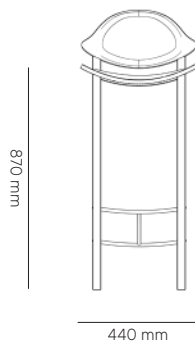

METRICS (dimensions)

- HEIGHT: 1075 mm
- WIDTH: 440 mm
- DEPTH: 770 mm