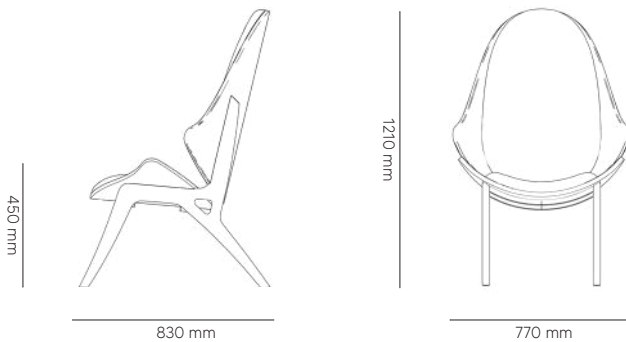

STRUCTURE

Wood (birch plywood with oak or walnut veneer)

FABRICS

HIGH-RESILIENCE FOAM,
HAND-SHAPED AND SCULPTED

100% recycled velvet
Assets and certifications:
FR BS 5852 source 0+1 (optional)
100% recycled fabric

VOLUME

1.2 m

PRICE

2 400€ HT

CUSTOMIZABLE MODEL

Our selection of fabrics:

OPTIONAL CUSTOMER FABRICS*

Our wood variants: